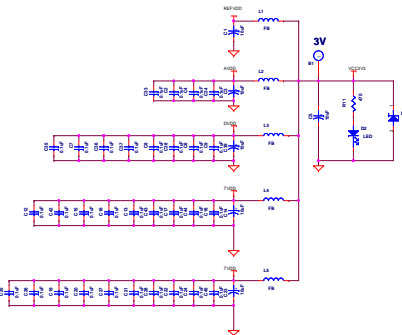

POWER CIRCUITRY

BANANA PLUGS

GND

XRT59L921